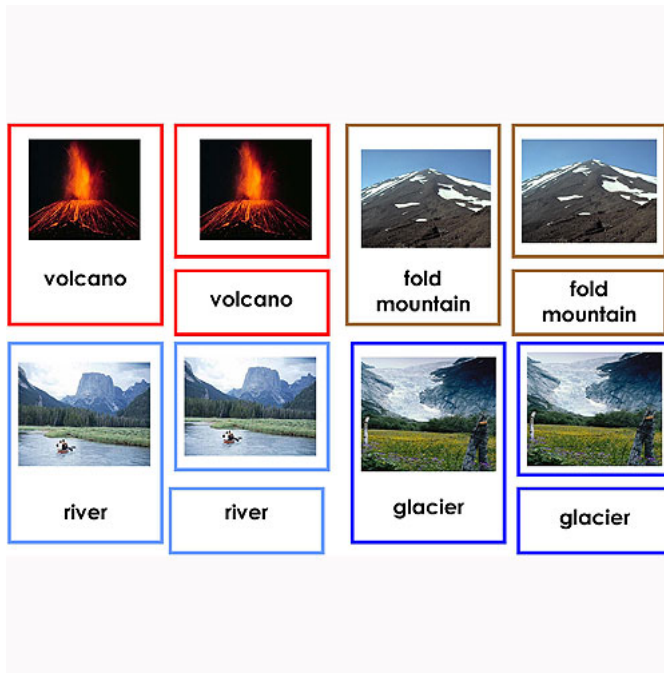

> Simplified Collection for Parts of a Volcano, River, Mountain and Glacier, unlaminated cards

Simplified Collection for Parts of a Volcano, River, Mountain and Glacier, unlaminated cards

Model : Ge12e

Age Category : Preschool

Montessori believed the best way to teach these concepts was to use the real things with a model or photographs to look as real as possible. This series is unique in that the illustrations are actual beautiful, full color photographs of the real object. Each simplified set includes photograph cards, labels and control cards. Over 150 cards are included in this series including: Parts of a River, Parts of a Mountain, Parts of a Glacier and Parts of a Volcano. The following terms are included in the glacier set: glacier, mouth, cirque, crevasse, moraine, tongue, erratic and serac. The following terms are included in the river set: river, cataract, confluence, source, bed, bank, channel, course, mouth, tributary and rapids. The following terms are included in the volcano set: volcano, cone, crater, magma basin, pumice, volcanic ash, eruption, conduit or vent, secondary conduit and secondary cone. The following terms are included in the mountain set: peak, summit, slope, face, base, crest, pass, block mountain, volcanic mountain and a fold mountain. This material is printed on quality cardstock, ready for you to trim and laminate.