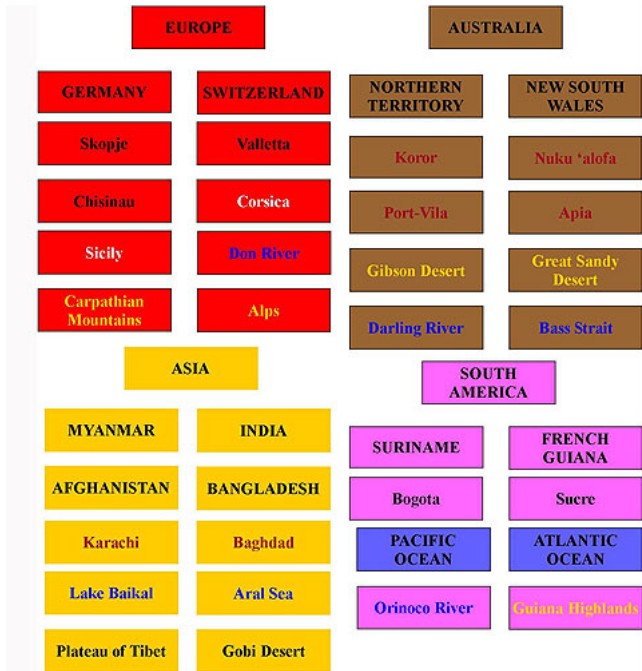

Complete Collection: Labels for Countries, Cities and Waterways of all Continents level 2, laminated cards

Model : Ge415I

Age Category : Upper Elementary

The complete collection for all the continents are included in this set. The level 2 material includes labels for the countries, cities, and other features of North America, South America, Asia, Europe, Africa and Australia. The labels measure about 1 x 2.5 inches and are a nice size for labeling. These labels are laminated (5 mil), trimmed and ready for immediate use.