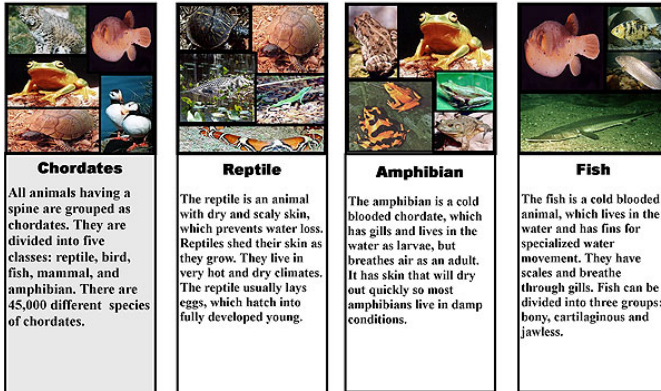

Chordate Classification Charts, laminated

Model : Zo13I

Age Category : Lower Elementary

These are the perfect introduction to basic classification work and feature both working charts and control charts. The image cards for the charts are created from a collage of beautiful photographs depicting a wide range of species within the category. The Chordate Charts include photo cards, labels and definitions for the mammal, bird, reptile, amphibian and fish. This material is printed on quality cardstock ready for you to trim and laminate yourself.

Price : $16.00

Availability: This product was added to our catalog on